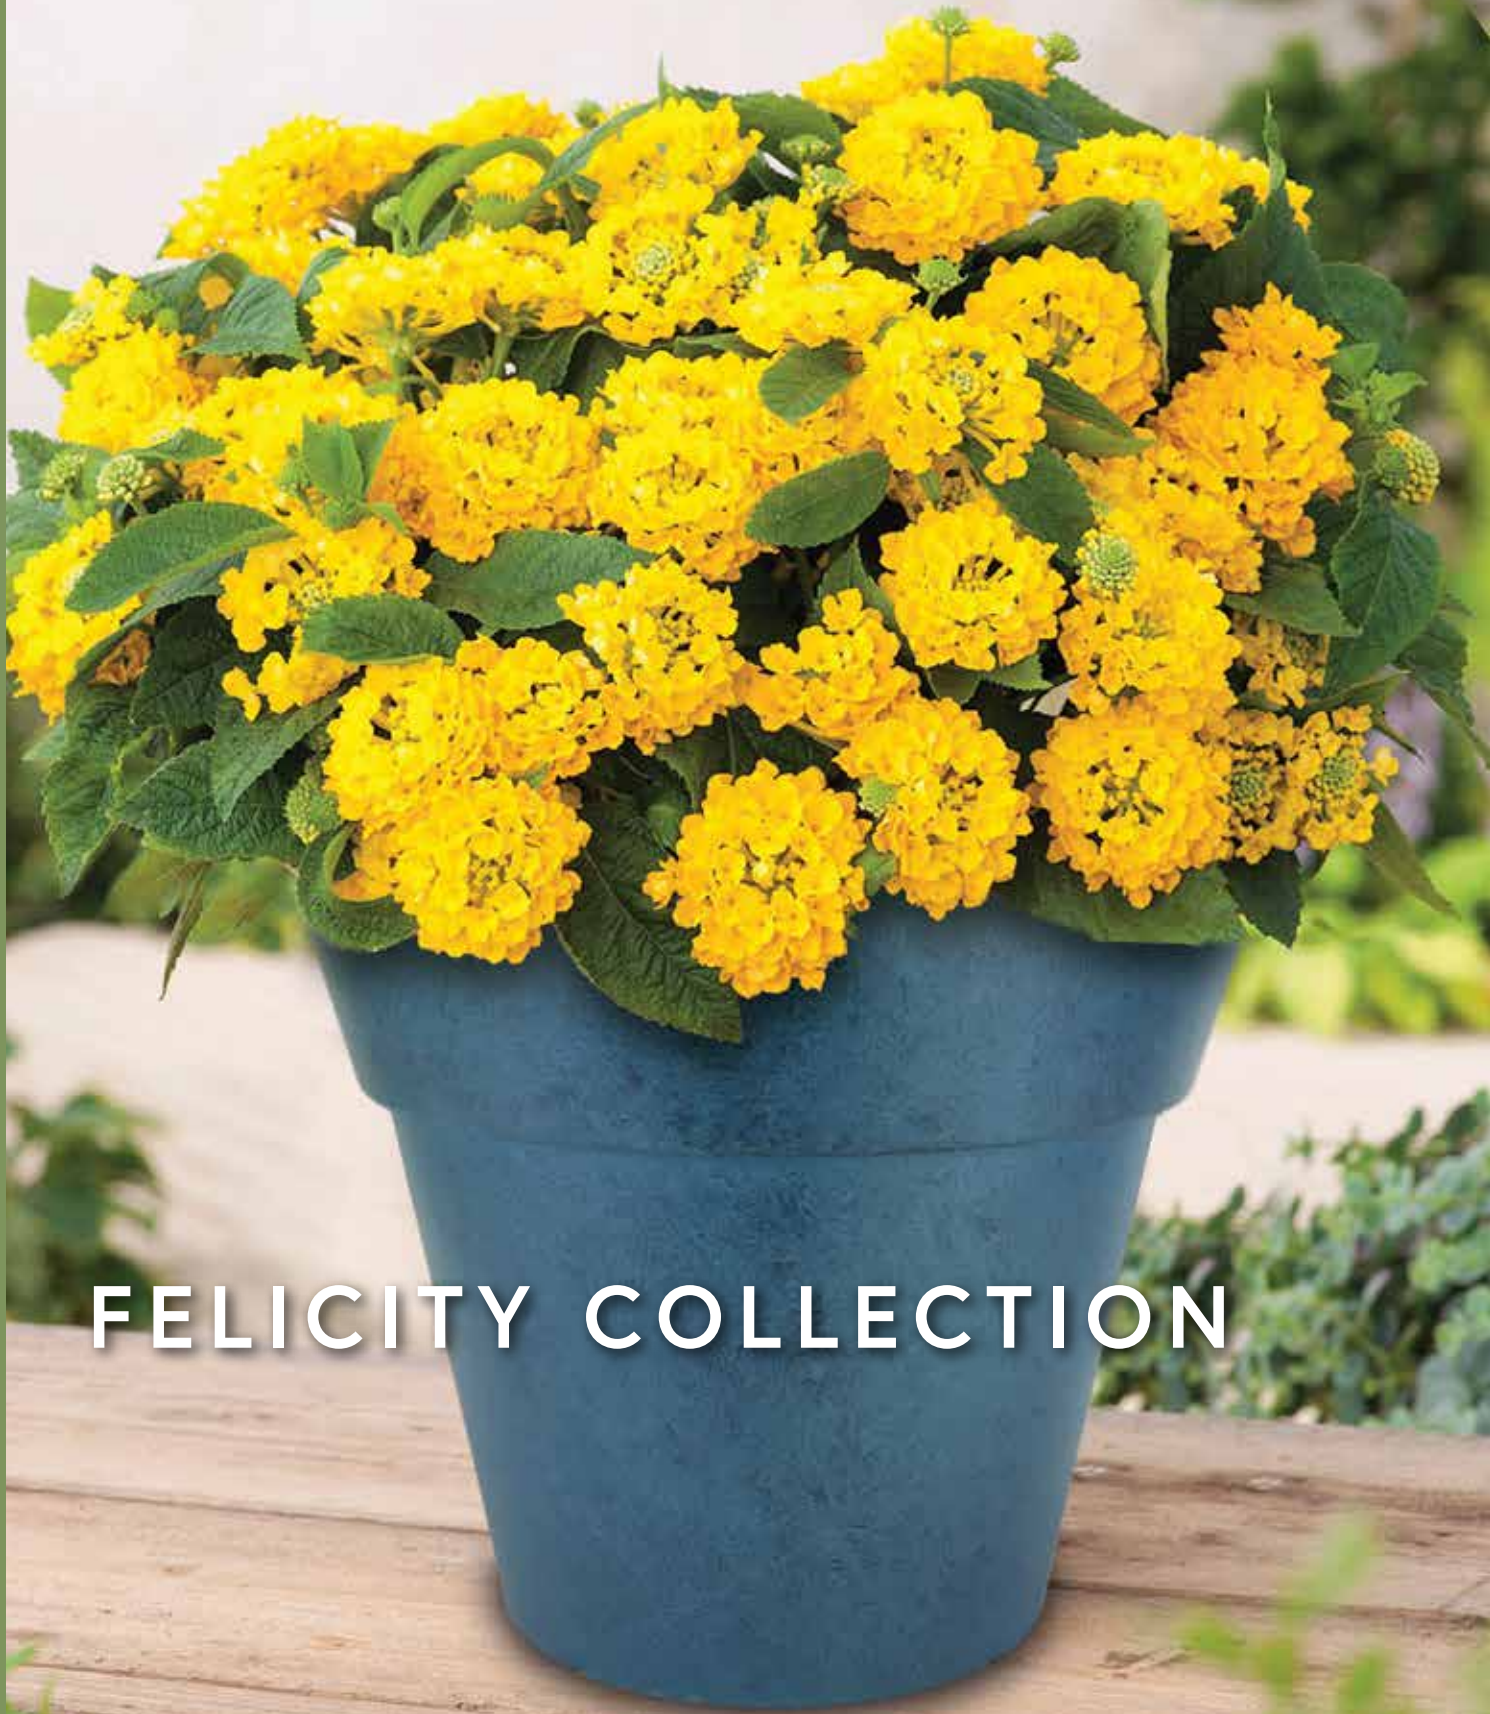

FELICITY COLLECTION