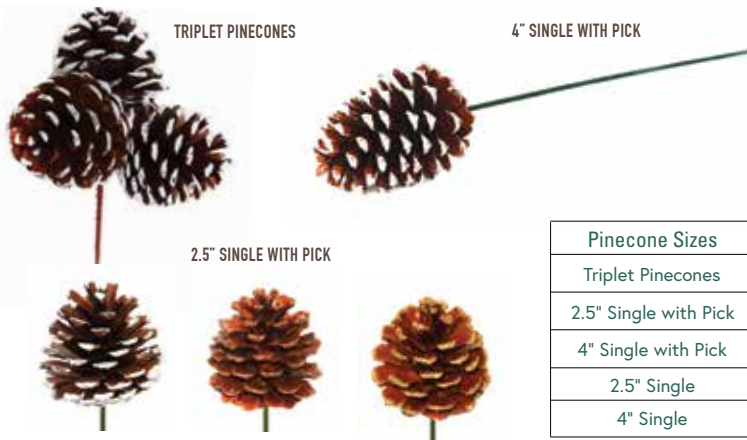

Holiday Pinecones

Available in gold tip, natural tip and white tip

Pinecone Sizes	Cone Size	Pick Size	Packing
Triplet Pinecones	2.5" x 2"	5.5" x 7"	72/box | 0.072cbm/box
2.5" Single with Pick	2.5" x 2"	2.5" x 8"	240/box | 0.072cbm/box
4" Single with Pick	3" x 3.75"	3.75" x 15"	96/box | 0.072cbm/box
2.5" Single	2.5" x 2"	n/a	288/box | 0.072cbm/box
4" Single	3" x 3.75"	n/a	144/box | 0.072cbm/box

Holiday Pick Assortment

Assorted pick size: 4"x 8" | Packing: 240/box

Eucalyptus Spray

Size: 16" x 1.75" | Available in red, silver and gold

Packing: 1900/box | 0.156cbm/box

Berry Spray

Size: 19"x 4.5"

500/box | 0.13cbm/box

Premium Christmas Pick

Size: 25.5" x 8.5" | Packing: 24/box | 0.092cbm/box